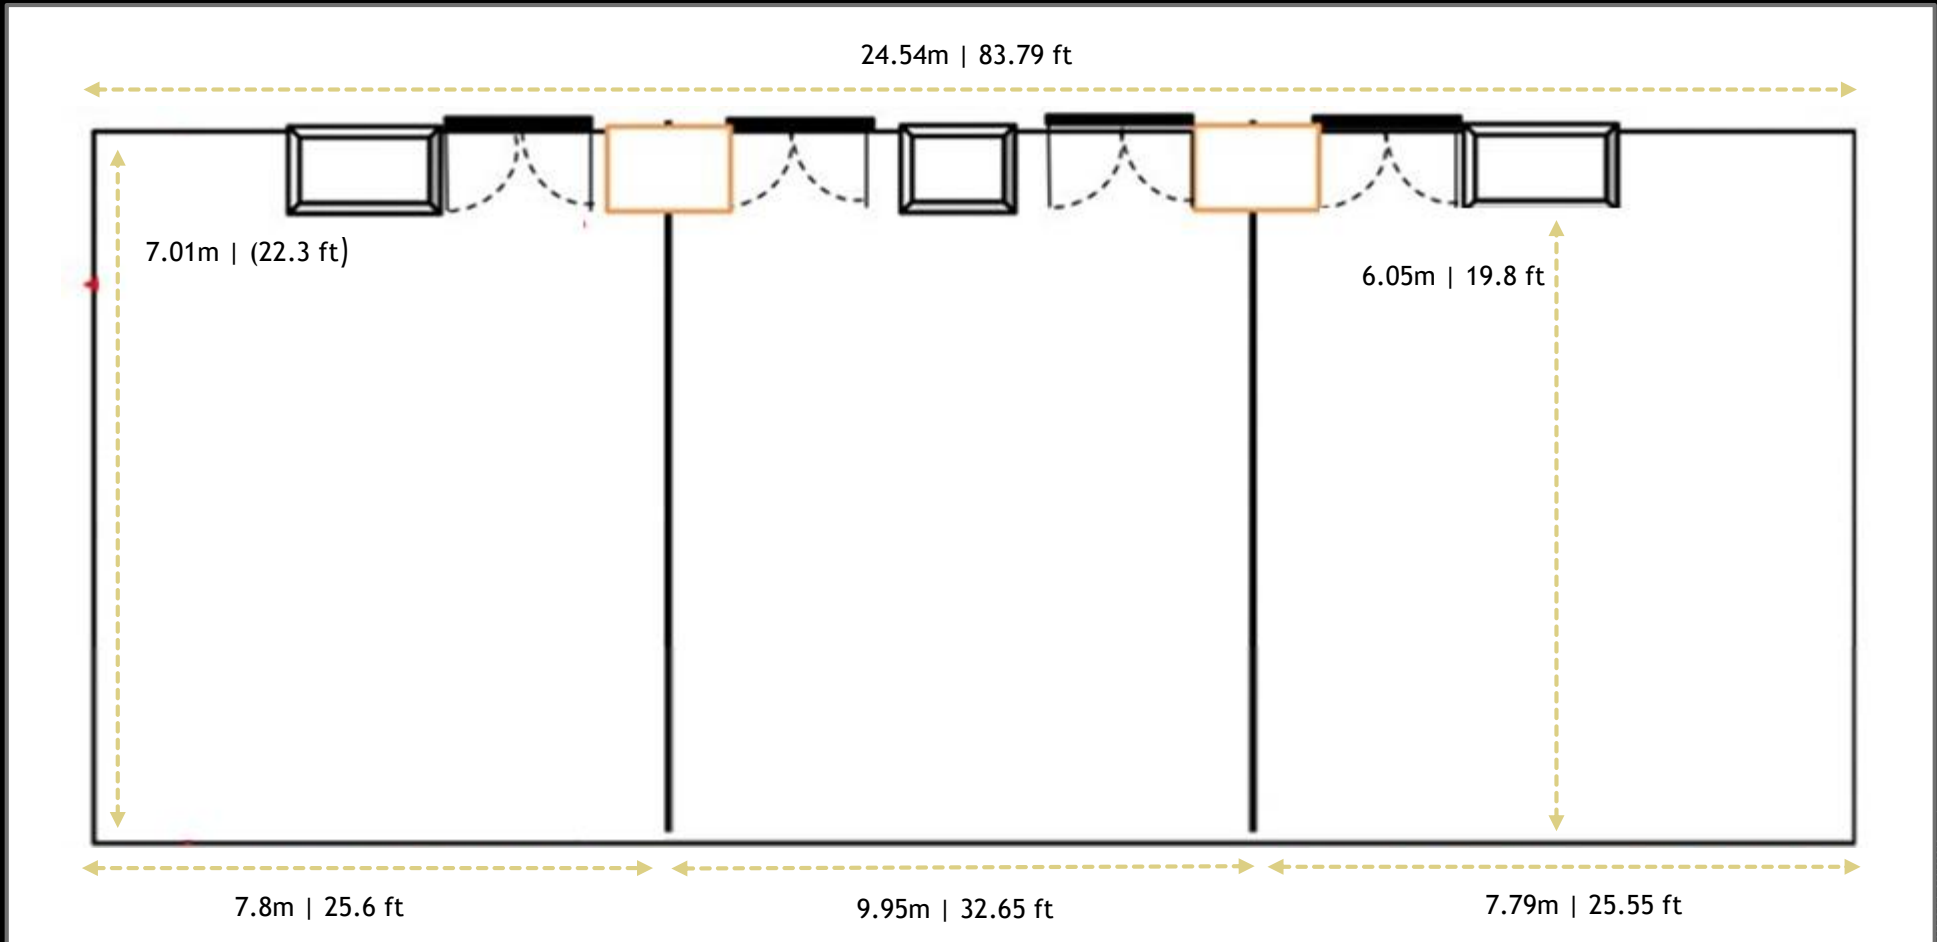

- AVALON FUNCTION ROOMS -

Floor Plan

From left: Avalon I, Avalon II and Avalon III

- AVALON FUNCTION SPACE -

Capacity Chart

ROOM	DIMENSIONS (M. / FT.)	BANQUET 5FT END W / 10PPL	CLASSROOM	U-SHAPE	BOARDROOM	THEATRE
Avalon Hall	24.5 x 7.0 / 83.8 x 22.3	120 / 100 w stage	68 w/proj	54	54	200
Avalon 1	7.8 x 7.0 / 25.6 x 22.3	40	20	18	18	60
Avalon 2	9.9 x 7.0 / 32.6 x 22.3	50	30	21	22	70
Avalon 3	7.8 x 7.0 / 25.6 x 22.3	40	20	18	18	60
Avalon 1+2	17.7 x 7.0 / 58.2 x 22.3	80	44 w/proj.	-	38	-
Avalon 2+3	17.7 x 7.0 / 58.2 x 22.3	80	44 w/proj.	-	38	-