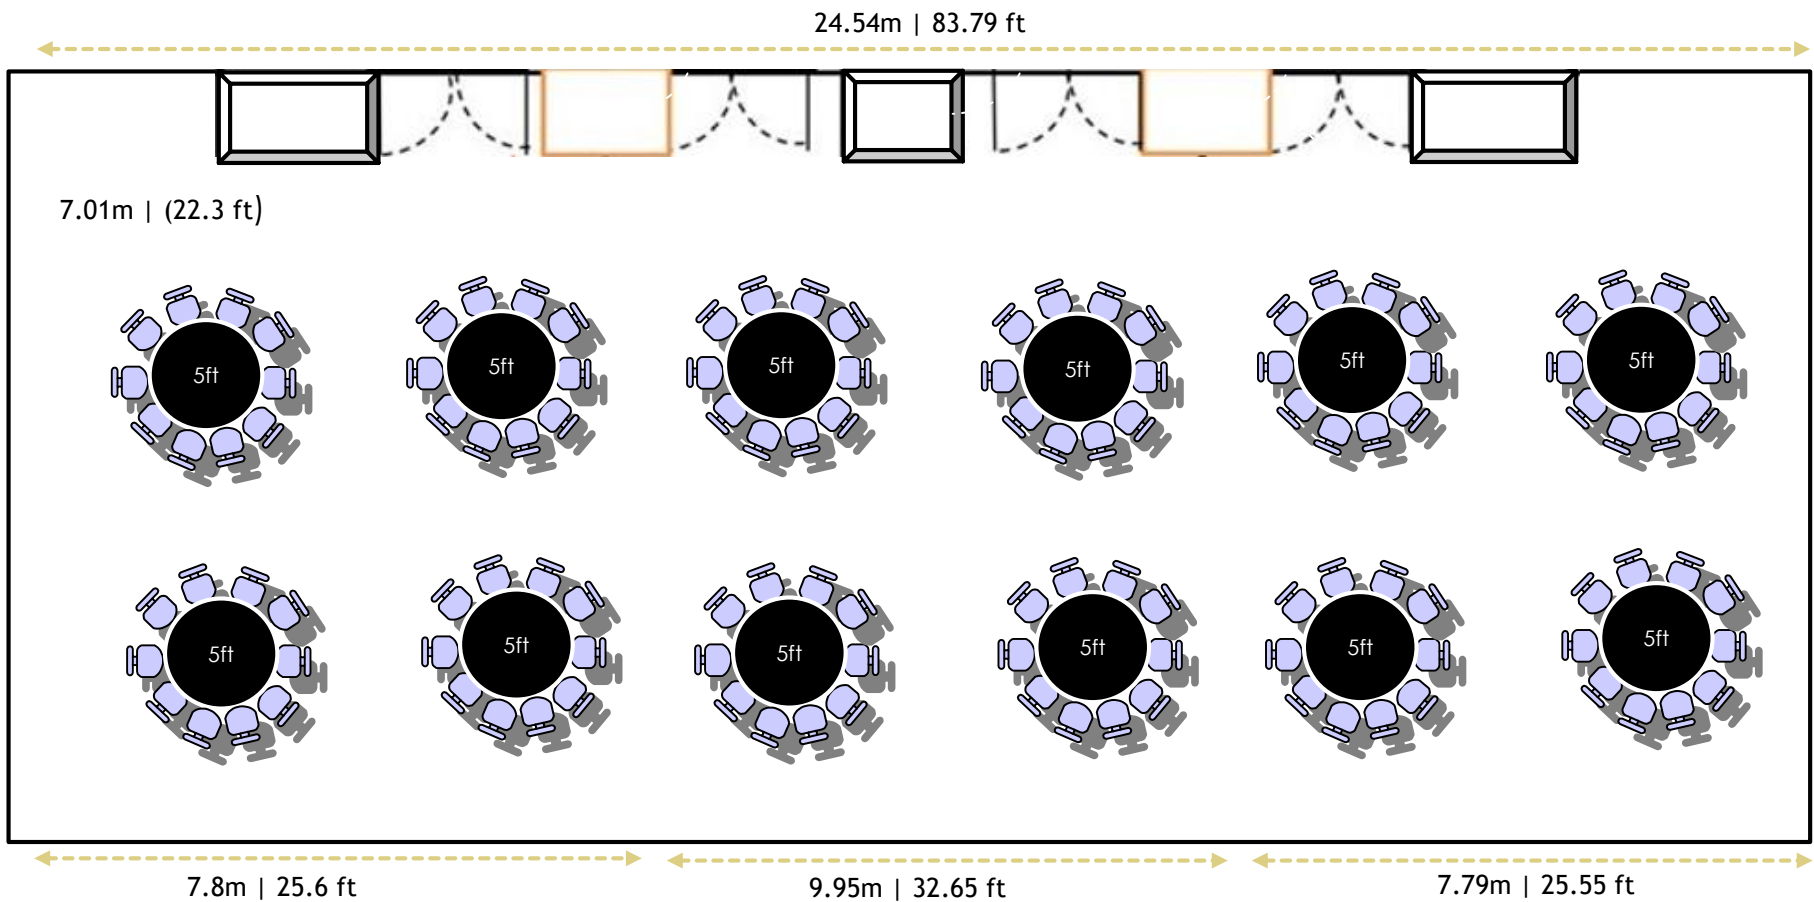

- AVALON FUNCTION ROOMS -

Floor Plan

From left: Avalon I, Avalon II and Avalon III

- AVALON FUNCTION SPACE -

Capacity Chart

ROOM	DIMENSIONS (M. / FT.)	BANQUET 5FT END W / 10PPL	CLASSROOM	U-SHAPE	BOARDROOM	THEATRE
Avalon Hall	24.5 x 7.0 / 83.8 x 22.3	120 / 100 w stage	68 w/proj	54	54	200
Avalon 1	7.8 x 7.0 / 25.6 x 22.3	40	20	18	18	60
Avalon 2	9.9 x 7.0 / 32.6 x 22.3	50	30	21	22	70
Avalon 3	7.8 x 7.0 / 25.6 x 22.3	40	20	18	18	60
Avalon 1+2	17.7 x 7.0 / 58.2 x 22.3	80	44 w/proj.	-	38	-
Avalon 2+3	17.7 x 7.0 / 58.2 x 22.3	80	44 w/proj.	-	38	-

- AVALON ROUND TABLE SETUP -

Capacity:

- ❖ Maximum Comfortable Round Table Setup: 120 pax (without stage)
- ❖ With Stage (8ft X 12ft) 100 pax

- AVALON CLASSROOM SETUP -

Capacity:

- ❖ Maximum Classroom setup: 70 pax (without stage)
- ❖ With stage (8ft X 16ft) 50 pax