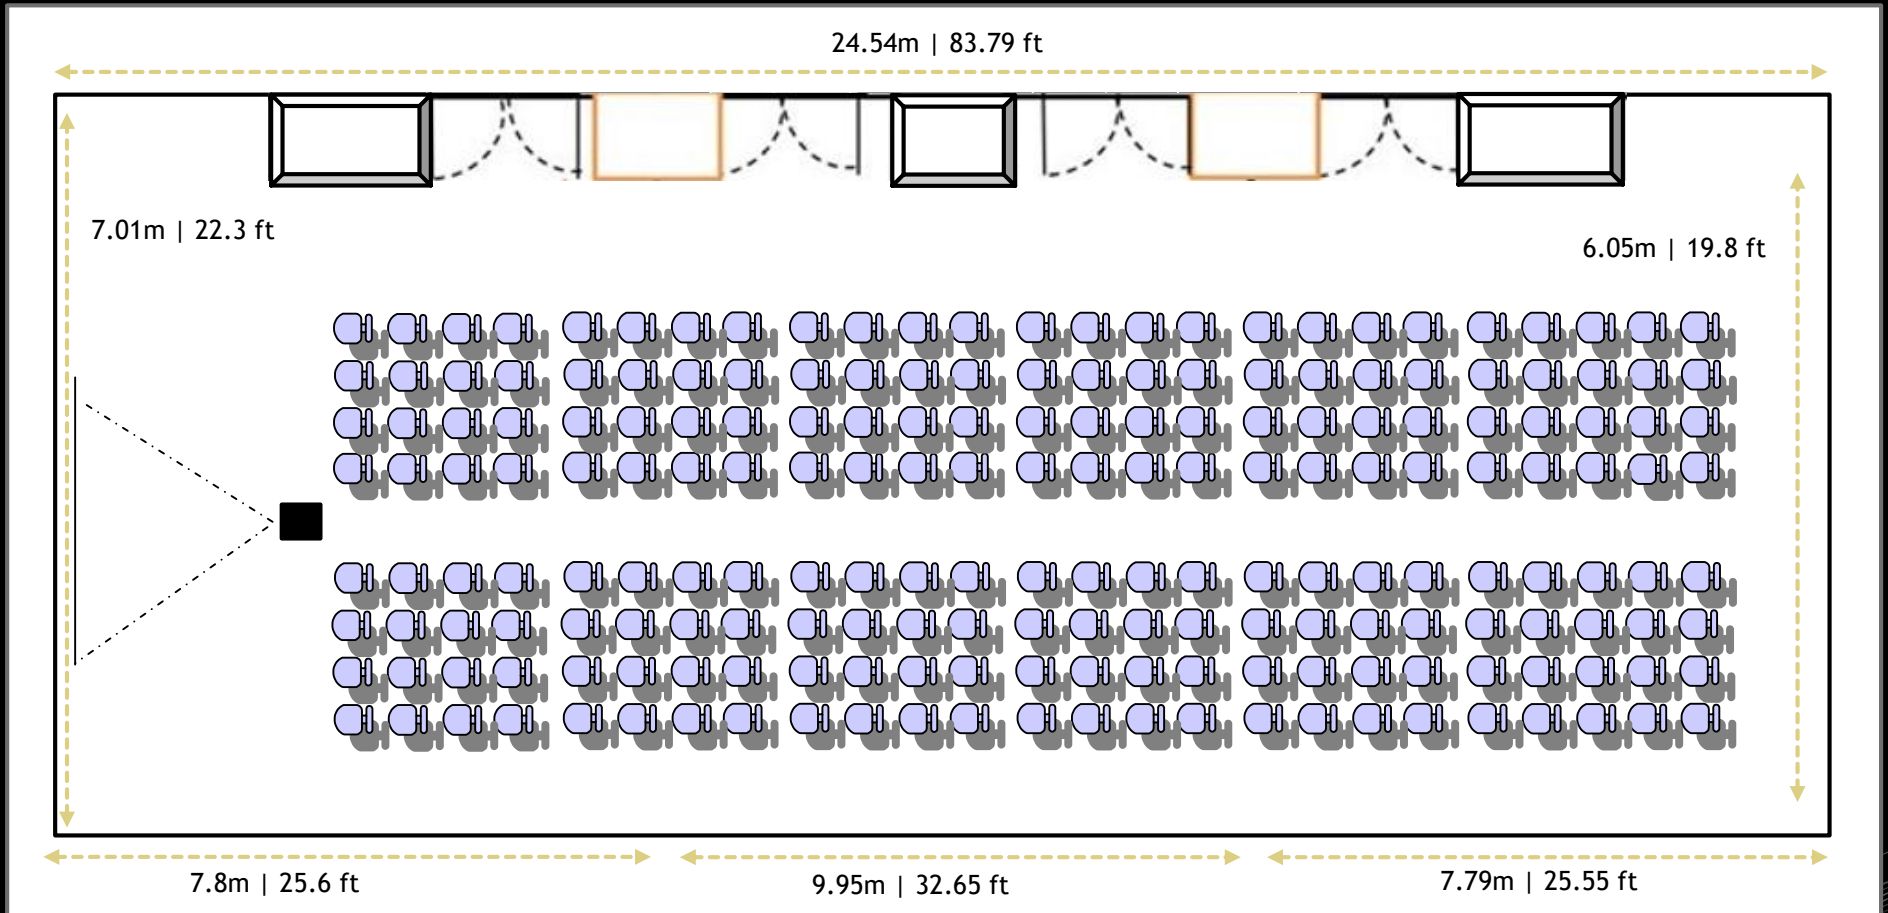

- AVALON FUNCTION ROOMS -

Floor Plan

From left: Avalon I, Avalon II and Avalon III

- AVALON FUNCTION SPACE -

Capacity Chart

ROOM	DIMENSIONS (M. / FT.)	BANQUET 5FT END W / 10PPL	CLASSROOM	U-SHAPE	BOARDROOM	THEATRE
Avalon Hall	24.5 x 7.0 / 83.8 x 22.3	120 / 100 w stage	68 w/proj	54	54	200
Avalon 1	7.8 x 7.0 / 25.6 x 22.3	40	20	18	18	60
Avalon 2	9.9 x 7.0 / 32.6 x 22.3	50	30	21	22	70
Avalon 3	7.8 x 7.0 / 25.6 x 22.3	40	20	18	18	60
Avalon 1+2	17.7 x 7.0 / 58.2 x 22.3	80	44 w/proj.	-	38	-
Avalon 2+3	17.7 x 7.0 / 58.2 x 22.3	80	44 w/proj.	-	38	-

- AVALON ROUND TABLE SETUP -

Capacity:

- ❖ Maximum Comfortable Round Table Setup: 120 pax (without stage)
- ❖ With Stage (8ft X 12ft) 100 pax

- AVALON CLASSROOM SETUP -

Capacity:

- ❖ Maximum Classroom setup: 70 pax (without stage)
- ❖ With stage (8ft X 16ft) 50 pax

- AVALON THEATER SETUP -

Capacity:

- ❖ Maximum Theater setup: 200 pax (without stage)
- ❖ With stage (8ft X16ft) 180 pax

- AMPLIFY YOUR EVENT -

Guitar Smashing | Silent Auction | Breakaway Banner | Pinata Party | Speakeasy Bar