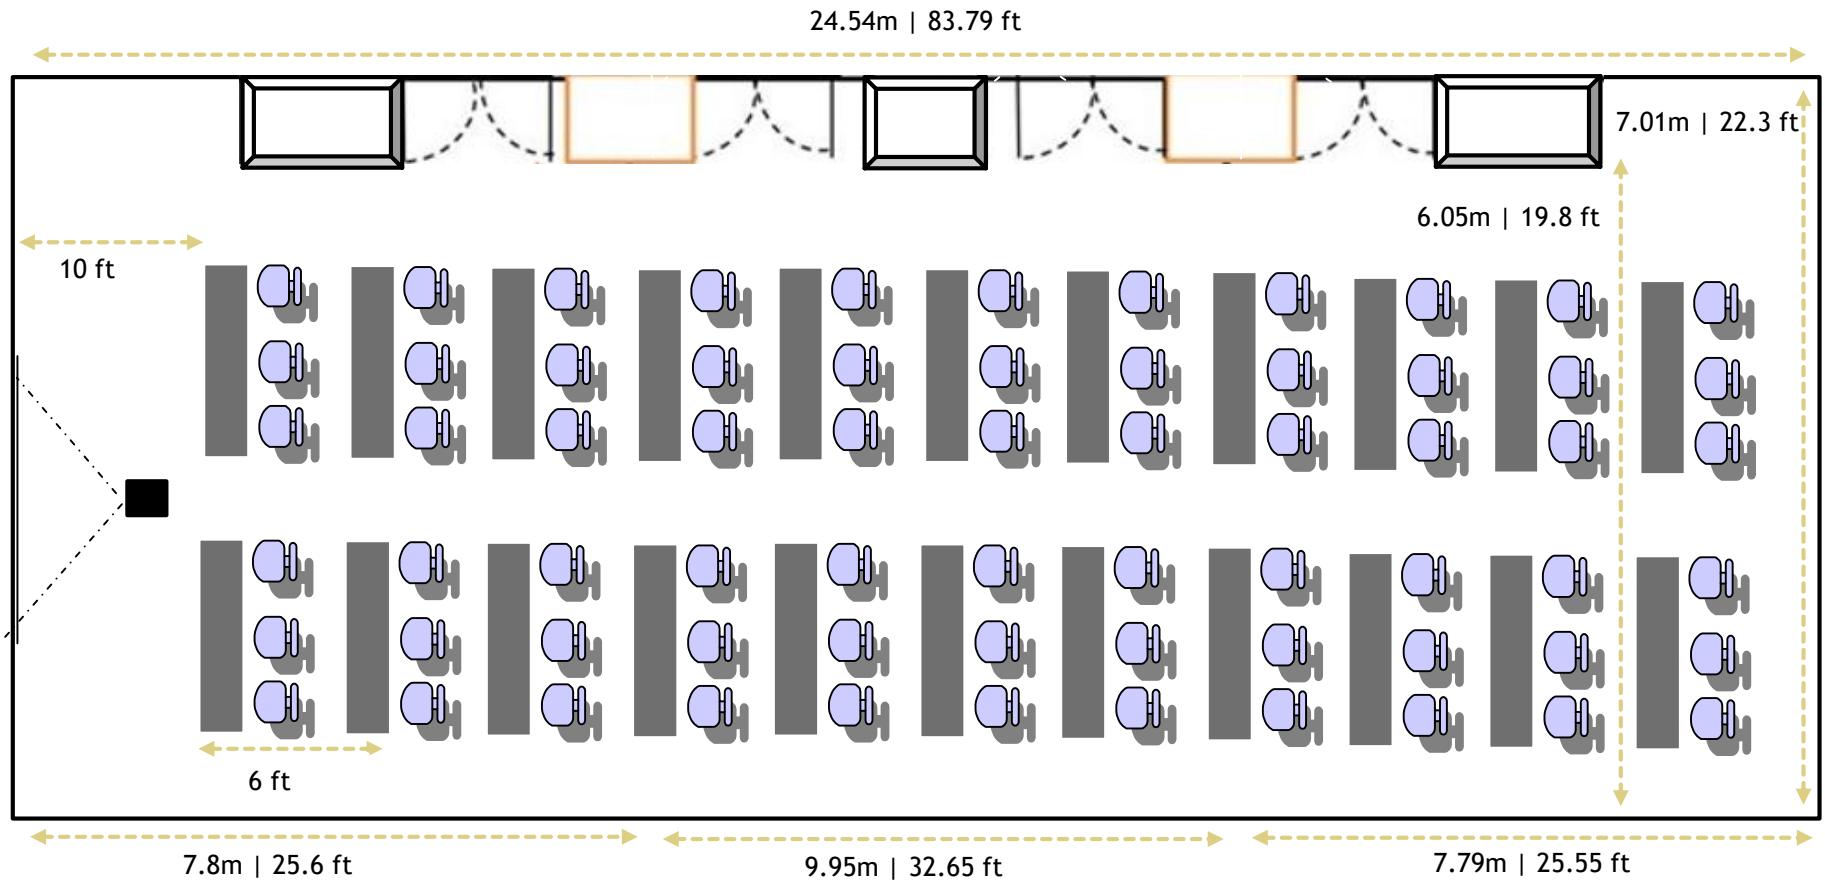

- AVALON FUNCTION ROOMS -

Floor Plan

From left: Avalon I, Avalon II and Avalon III

- AVALON FUNCTION SPACE -

Capacity Chart

ROOM	DIMENSIONS (M. / FT.)	BANQUET 5FT END W / 10PPL	CLASSROOM	U-SHAPE	BOARDROOM	THEATRE
Avalon Hall	24.5 x 7.0 / 83.8 x 22.3	120 / 100 w stage	68 w/proj	54	54	200
Avalon 1	7.8 x 7.0 / 25.6 x 22.3	40	20	18	18	60
Avalon 2	9.9 x 7.0 / 32.6 x 22.3	50	30	21	22	70
Avalon 3	7.8 x 7.0 / 25.6 x 22.3	40	20	18	18	60
Avalon 1+2	17.7 x 7.0 / 58.2 x 22.3	80	44 w/proj.	-	38	-
Avalon 2+3	17.7 x 7.0 / 58.2 x 22.3	80	44 w/proj.	-	38	-

- AVALON ROUND TABLE SETUP -

Capacity:

- ❖ Maximum Comfortable Round Table Setup: 120 pax (without stage)
- ❖ With Stage (8ft X 12ft) 100 pax

- AVALON CLASSROOM SETUP -

Capacity:

- ❖ Maximum Classroom setup: 70 pax (without stage)
- ❖ With stage (8ft X 16ft) 50 pax